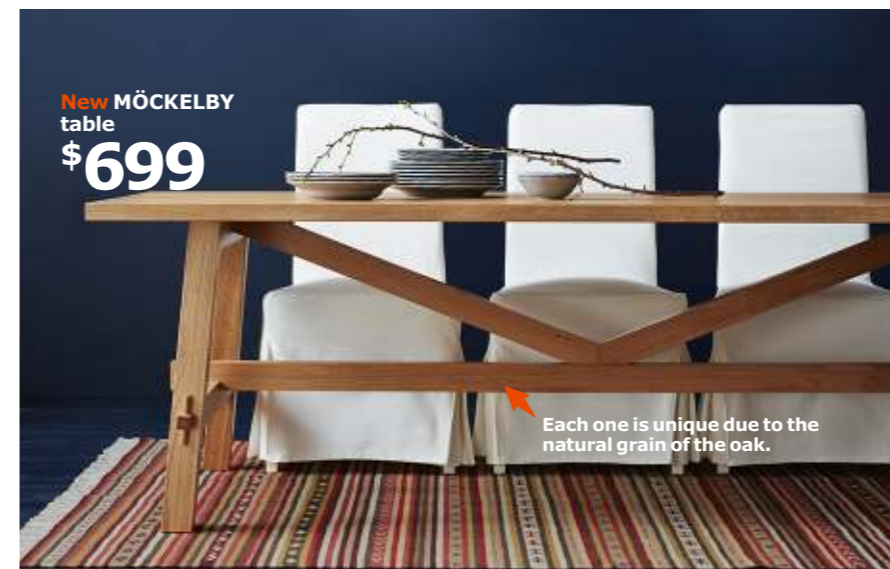

INGATORP drop-leaf table $139. Was $159. Painted finish. RA. L59/88/117×W78×H74cm. White 102.224.06

New MÖCKELBY table $699. Solid oak. RA. L235×W100×H74cm. 002.937.72 **HENRIKSDAL chair $119/ea.** Machine-washable cover. Solid beech/50% viscose/ rayon/30% linen/20% polyester. Cover: 100% cotton. RA. W54×D58×H97cm. Blekinge white 698.621.81