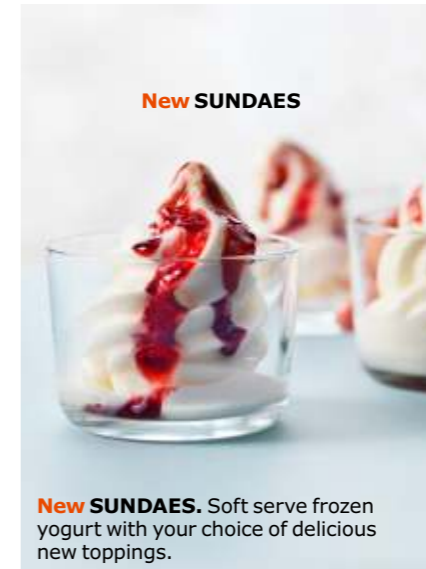

## Serving soon

There are always new tastes to try at your IKEA store. Here's a mouthwatering preview of some new food and drink that's coming soon.

**New DRYCK APELSIN orange drink**

**New DRYCK APELSIN orange drink.** Organic, all natural flavours and fruit juices with no preservatives. 200ml. 203.118.88.