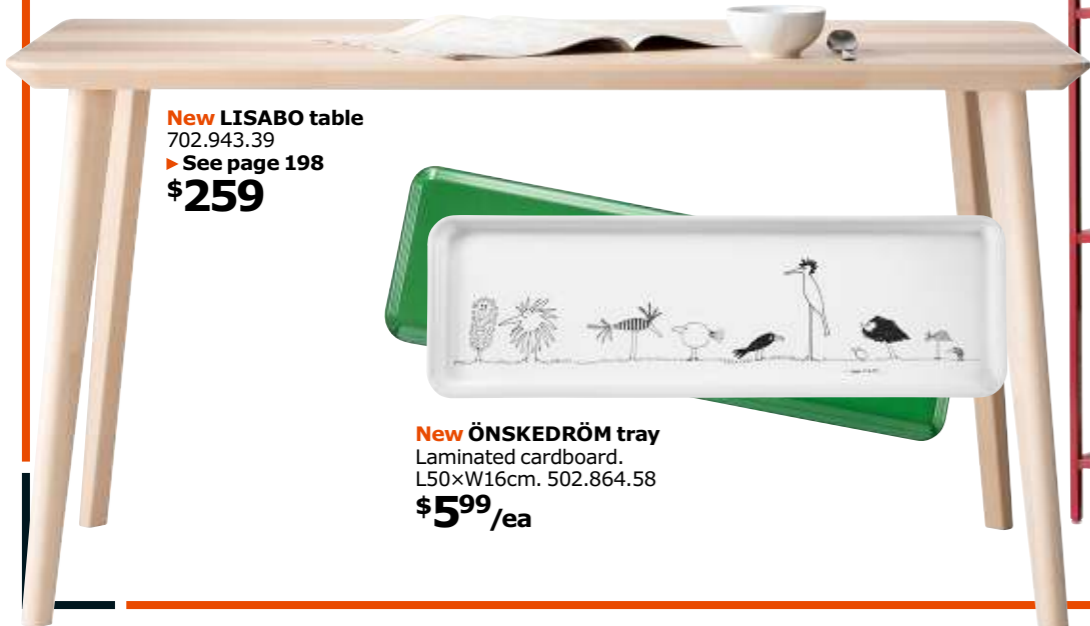

**New VITTSJÖ shelving unit**  
903.034.51  
▶ See page 240  
**\$59**

**New ÖNSKEDRÖM wall clock**  
Powder-coated steel.  
Ø30cm. 002.887.18  
**\$14<sup>99</sup>**

**New VÄRVIND vase, set of 2** 102.333.77  
▶ See page 228  
**\$4<sup>99</sup>**

**New HENRIKSDAL chair**  
75% cotton, 25% polyester.  
W51×D58×H97cm.  
White/Nolhaga grey-beige  
691.001.63  
**\$99**

**New LISABO table**  
702.943.39  
▶ See page 198  
**\$259**

**New ÖNSKEDRÖM tray**  
Laminated cardboard.  
L50×W16cm. 502.864.58  
**\$5<sup>99</sup>/ea**