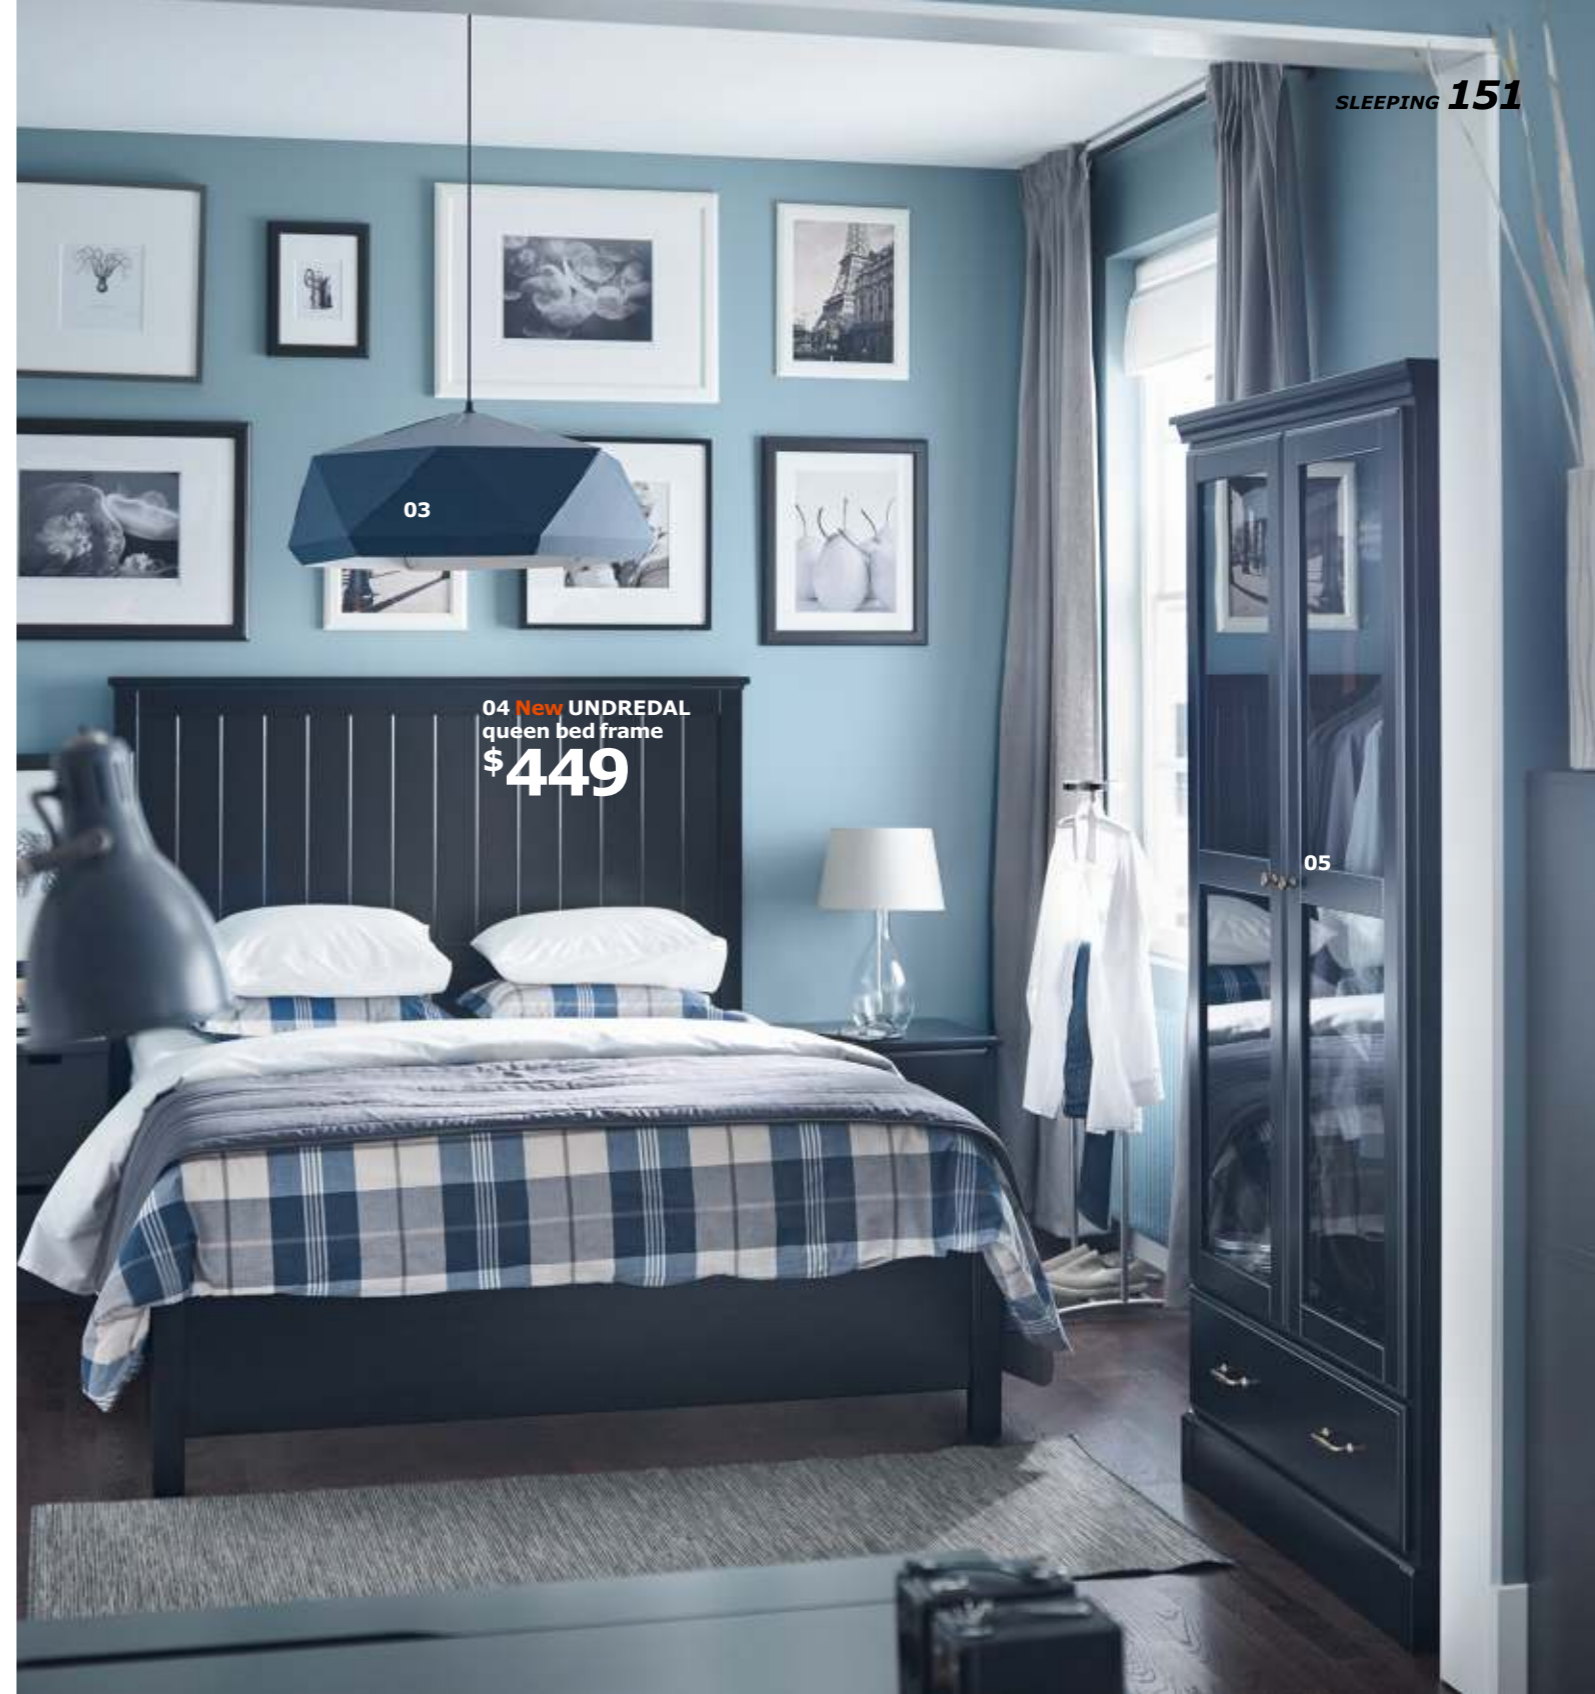

RA=REQUIRES ASSEMBLY

01 INGERT curtains with tie-backs, 1 pair \$49<sup>99</sup>

Doubling up on window coverings gives you more control over the amount of light entering your room.

02 KUSTRUTA full(double)/queen duvet cover and 2 pillowcases \$44<sup>99</sup>