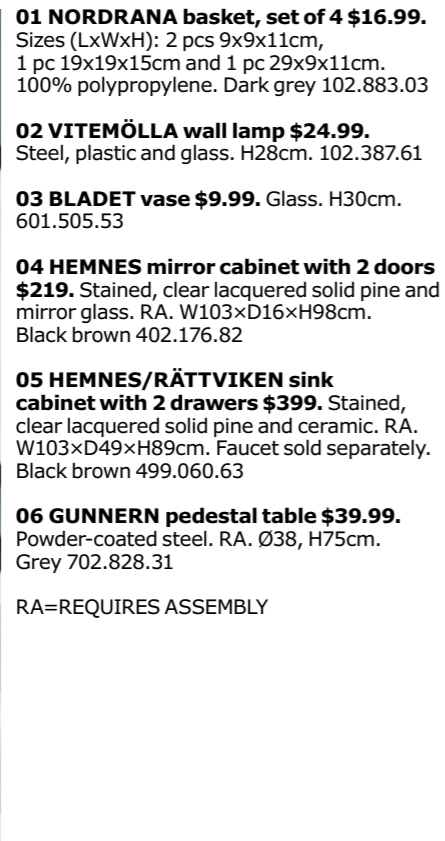

Using beautiful, hand-crafted dividers made with durable, pliable material leaves you a little organizational wiggle room.

01 NORDRANA basket, set of 4 $16⁹⁹

01 NORDRANA basket, set of 4 $16.99. Sizes (LxWxH): 2 pcs 9x9x11cm, 1 pc 19x19x15cm and 1 pc 29x9x11cm. 100% polypropylene. Dark grey 102.883.03

02 VITEMÖLLA wall lamp $24.99. Steel, plastic and glass. H28cm. 102.387.61

03 BLADET vase $9.99. Glass. H30cm. 601.505.53

04 HEMNES mirror cabinet with 2 doors $219. Stained, clear lacquered solid pine and mirror glass. RA. W103xD16xH98cm. Black brown 402.176.82

05 HEMNES/RÄTTVIKEN sink cabinet with 2 drawers $399. Stained, clear lacquered solid pine and ceramic. RA. W103xD49xH89cm. Faucet sold separately. Black brown 499.060.63

06 GUNNERN pedestal table $39.99. Powder-coated steel. RA. Ø38, H75cm. Grey 702.828.31

RA=REQUIRES ASSEMBLY

03 BLADET vase $9⁹⁹

Go ahead, take a peek in our cabinet. When every detail has been painstakingly chosen, it would be a shame not to show it off.