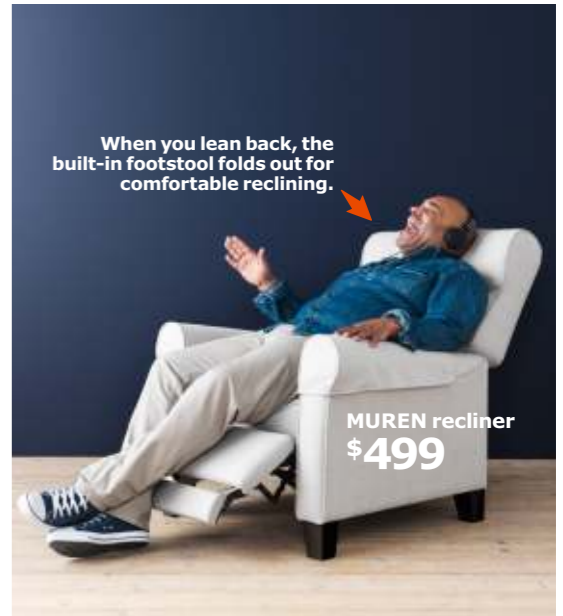

MUREN recliner $499

MUREN recliner $499. Fixed cover: 100% polyester. Stained solid beech. RA. W85×D94×H97cm. Nordvalla beige 302.990.32