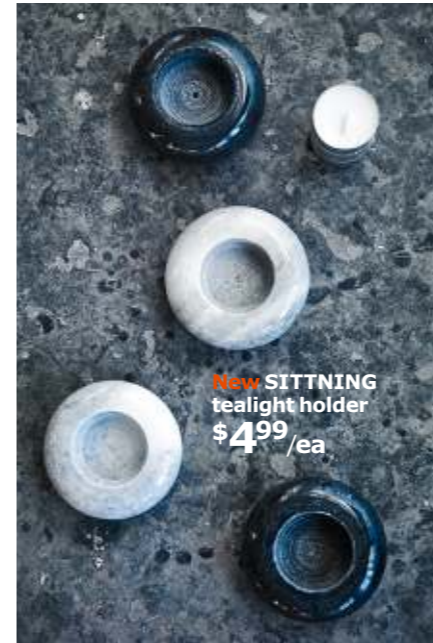

New SITTNING tealight holder $4.99/ea. Stone. Ø8, H2cm. Assorted colours 303.076.40

01 New SITTNING chopping board $9⁹⁹/ea

01–03 New SITTNING series. Glass.
01 Jug $19.99/ea. 2.5L. Assorted colours 003.094.00
02 Glass $6.99/2pk. 26cl. Assorted colours 103.093.91
03 Wine glass $9.99/2pk. 27cl. Assorted colours 503.093.89

New SITTNING tealight holder $4⁹⁹/ea