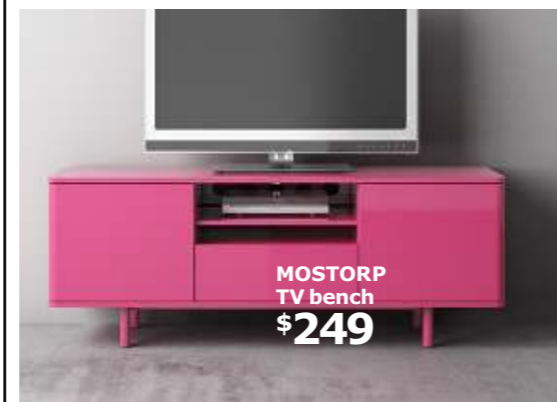

MOSTORP TV bench $249. High-gloss foil finish. RA. W159xD46xH60cm. Pink 702.952.54