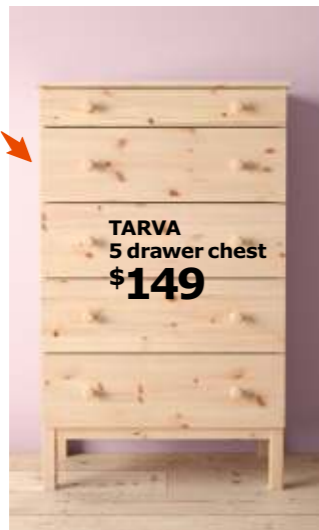

**TARVA
5 drawer chest
$149**

TARVA 5 drawer chest $149. Untreated solid pine. RA. W79×D39×H127cm. 502.214.19