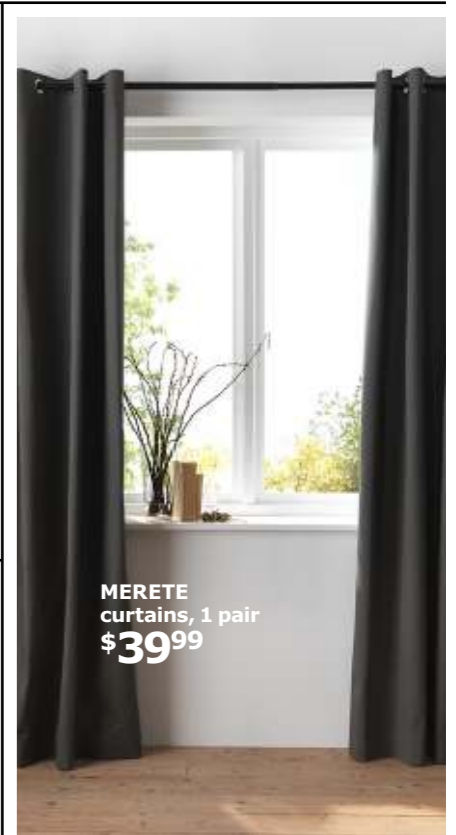

Ideal to snuggle up in to keep out the evening chill.

**HENRIKA throw \$19.99/ea**

**HENRIKA throw \$19.99/ea.** 88% acrylic, 12% polyester. W120×L180cm. Black 001.903.83 Light brown 402.368.93

**MERETE curtains, 1 pair \$39.99**