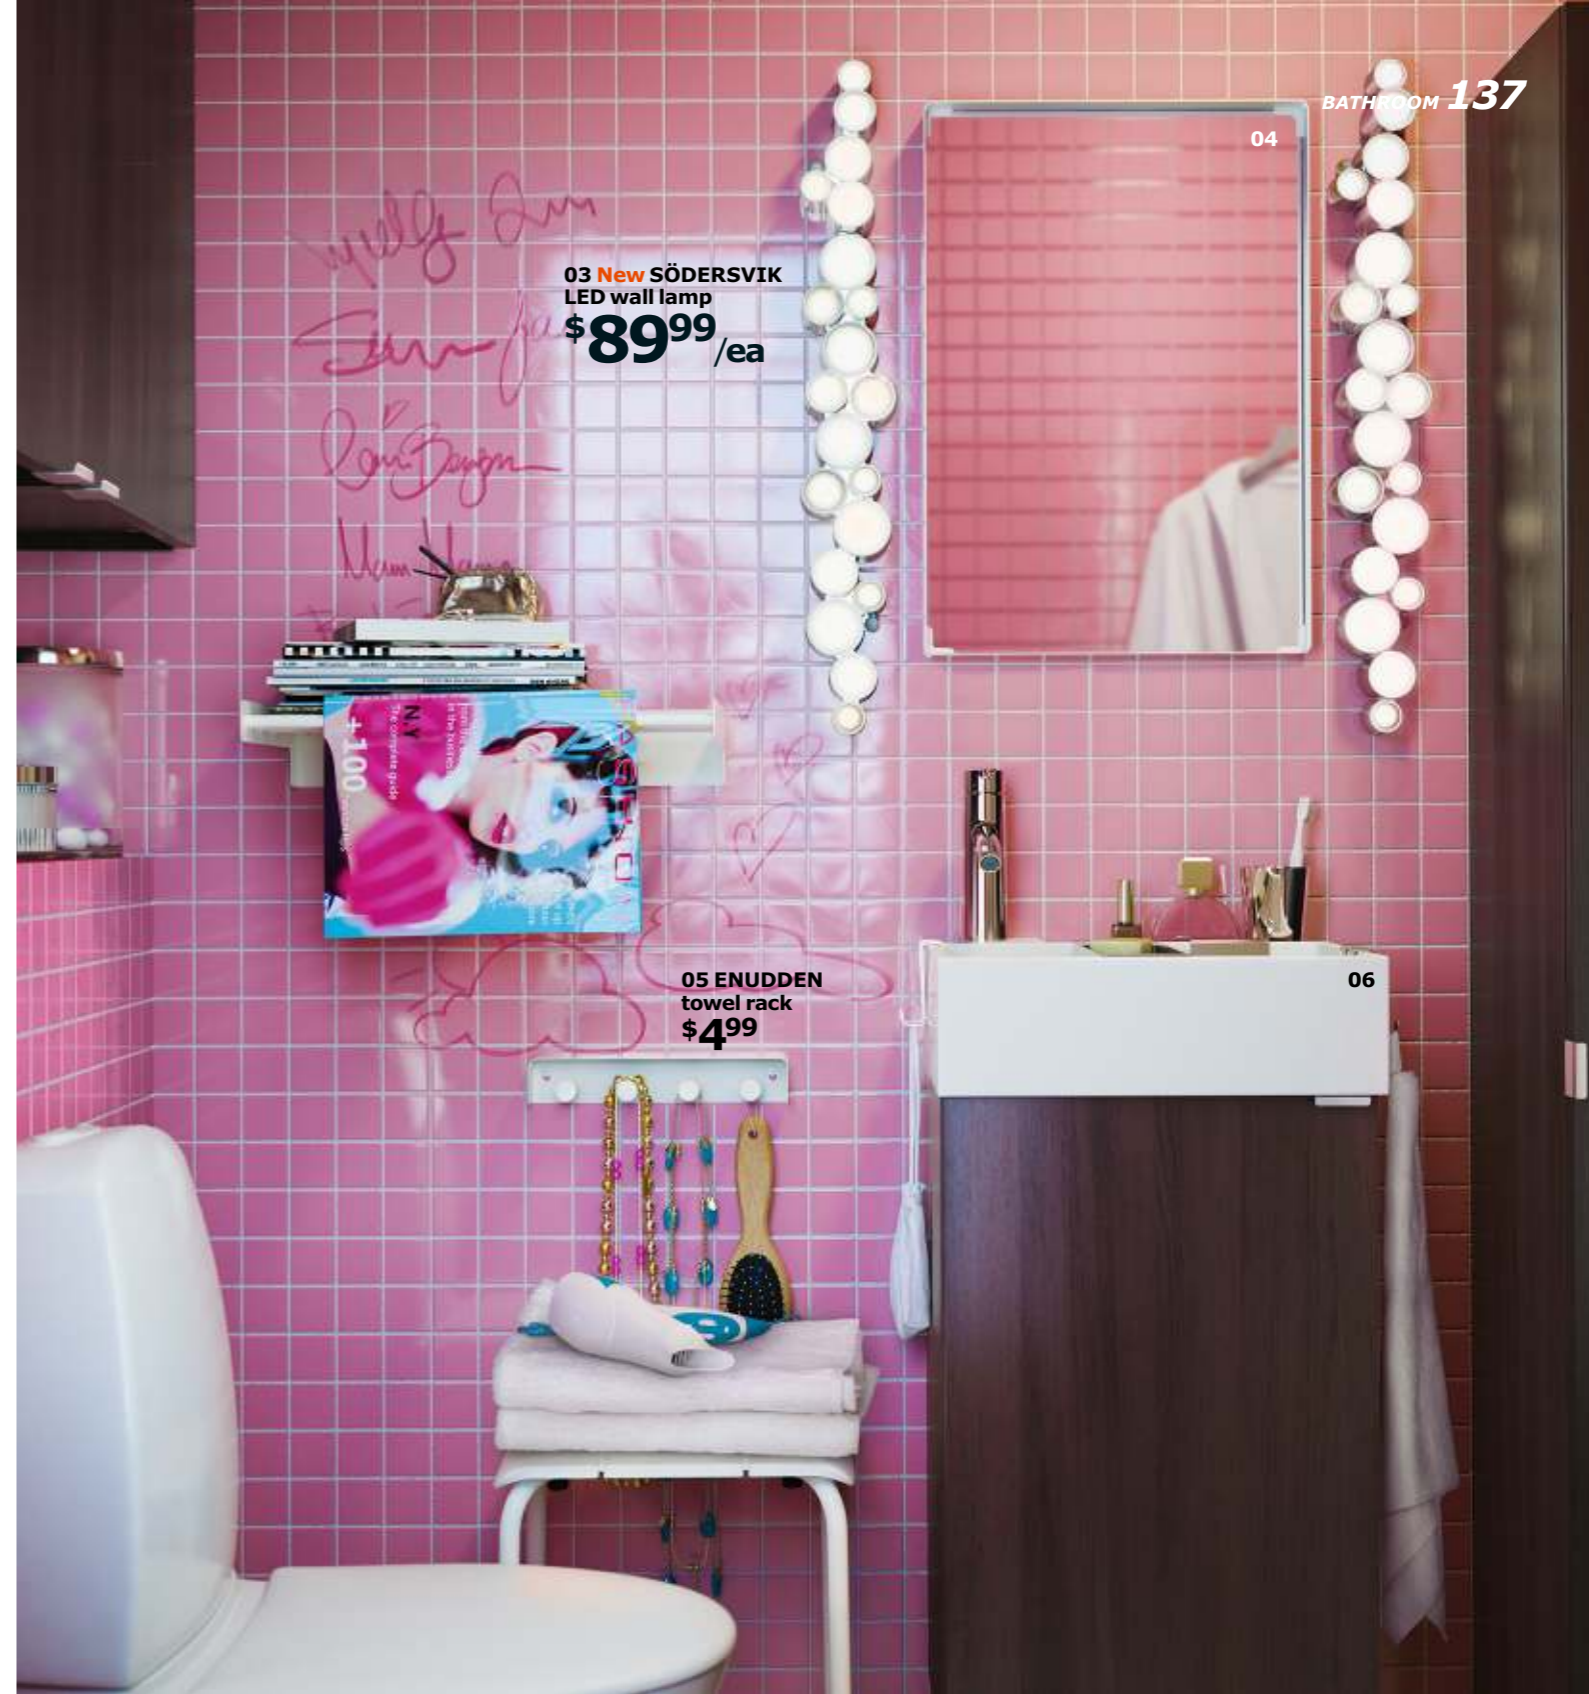

**It's just a phase.** With free reign of the guest bathroom, your teen can experiment with new looks for her hair, while staying out of yours.

01

Spotlights can brighten up an otherwise dark nook.

**01 New SÖDERSVIK LED cabinet/wall light \$89.99.** ABS plastic and nickel plated aluminum. RA. L32×W14×H7.5cm. 602.480.79

**02 LILLÅNGEN wall cabinet \$49.99.** Foil finish and tempered glass. RA. W40×D21×H64cm. Black brown 802.407.89

**03 New SÖDERSVIK LED wall lamp \$89.99/ea.** Polycarbonate plastic and aluminum. RA. L70cm. 702.480.74

RA=REQUIRES ASSEMBLY

02 LILLÅNGEN wall cabinet  
\$49<sup>99</sup>

04

03 New SÖDERSVIK  
LED wall lamp  
\$89<sup>99</sup>/ea

05 ENUDDEN  
towel rack  
\$4<sup>99</sup>

06

Using beautiful, hand-crafted dividers made with durable, pliable material leaves you a little organizational wiggle room.