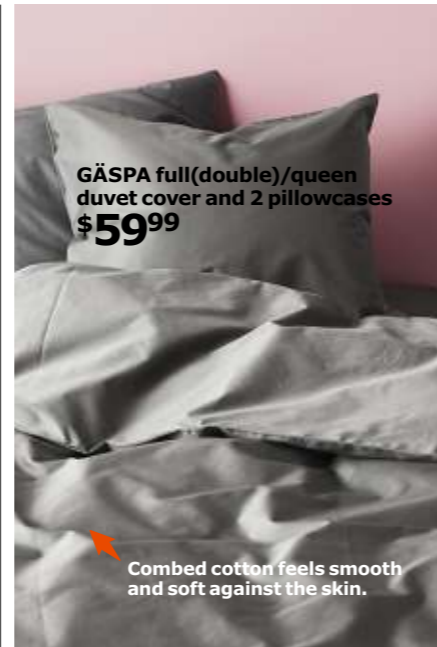

GÄSPA full(double)/queen duvet cover and 2 pillowcases $59.99

Combed cotton feels smooth and soft against the skin.

GÄSPA full(double)/queen duvet cover and 2 pillowcases $59.99. 100% cotton satin. 310 thread count. 001.513.29