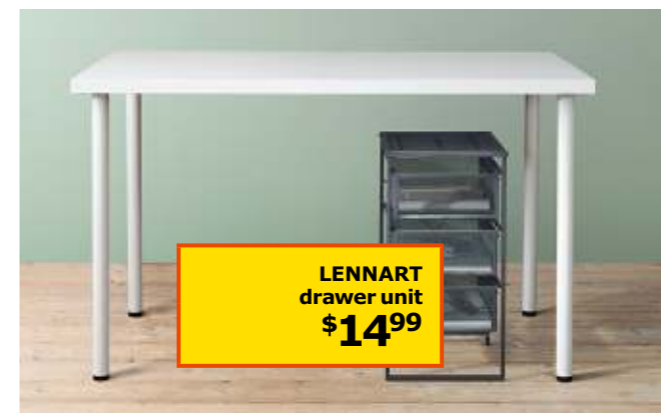

LENNART drawer unit $14.99

LENNART drawer unit $14.99. Powder-coated steel and plastic. RA. W30xD34xH56cm. Dark grey 301.929.55 **LINNMON/ADILS table $25.99.** Painted finish and powder-coated steel. RA. L100xW60xH74cm. White 299.321.81