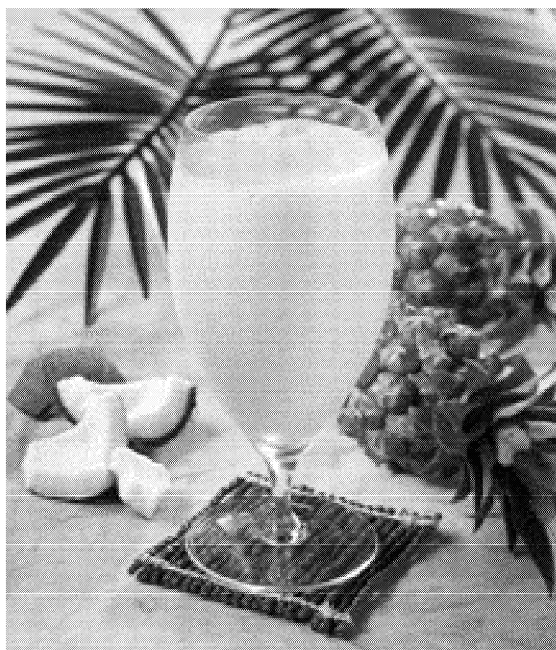

Blend up a delicious tropical vacation with Silk®.

Luscious coconut and pineapple smoothly combine with creamy Silk Vanilla. The result is a tropical delight complete with a boost of vitamins, minerals and soy protein. Garnish with an umbrella and sip with a smile.

8 oz (250 ml) Silk Vanilla
6 oz (180 ml) pineapple juice
2 tbsps (30 ml) coconut cream
1/2 cup (125 ml) frozen pineapple, diced
6 ice cubes

Dice pineapple and freeze overnight.
Combine all ingredients in blender.
Blend until smooth and creamy.